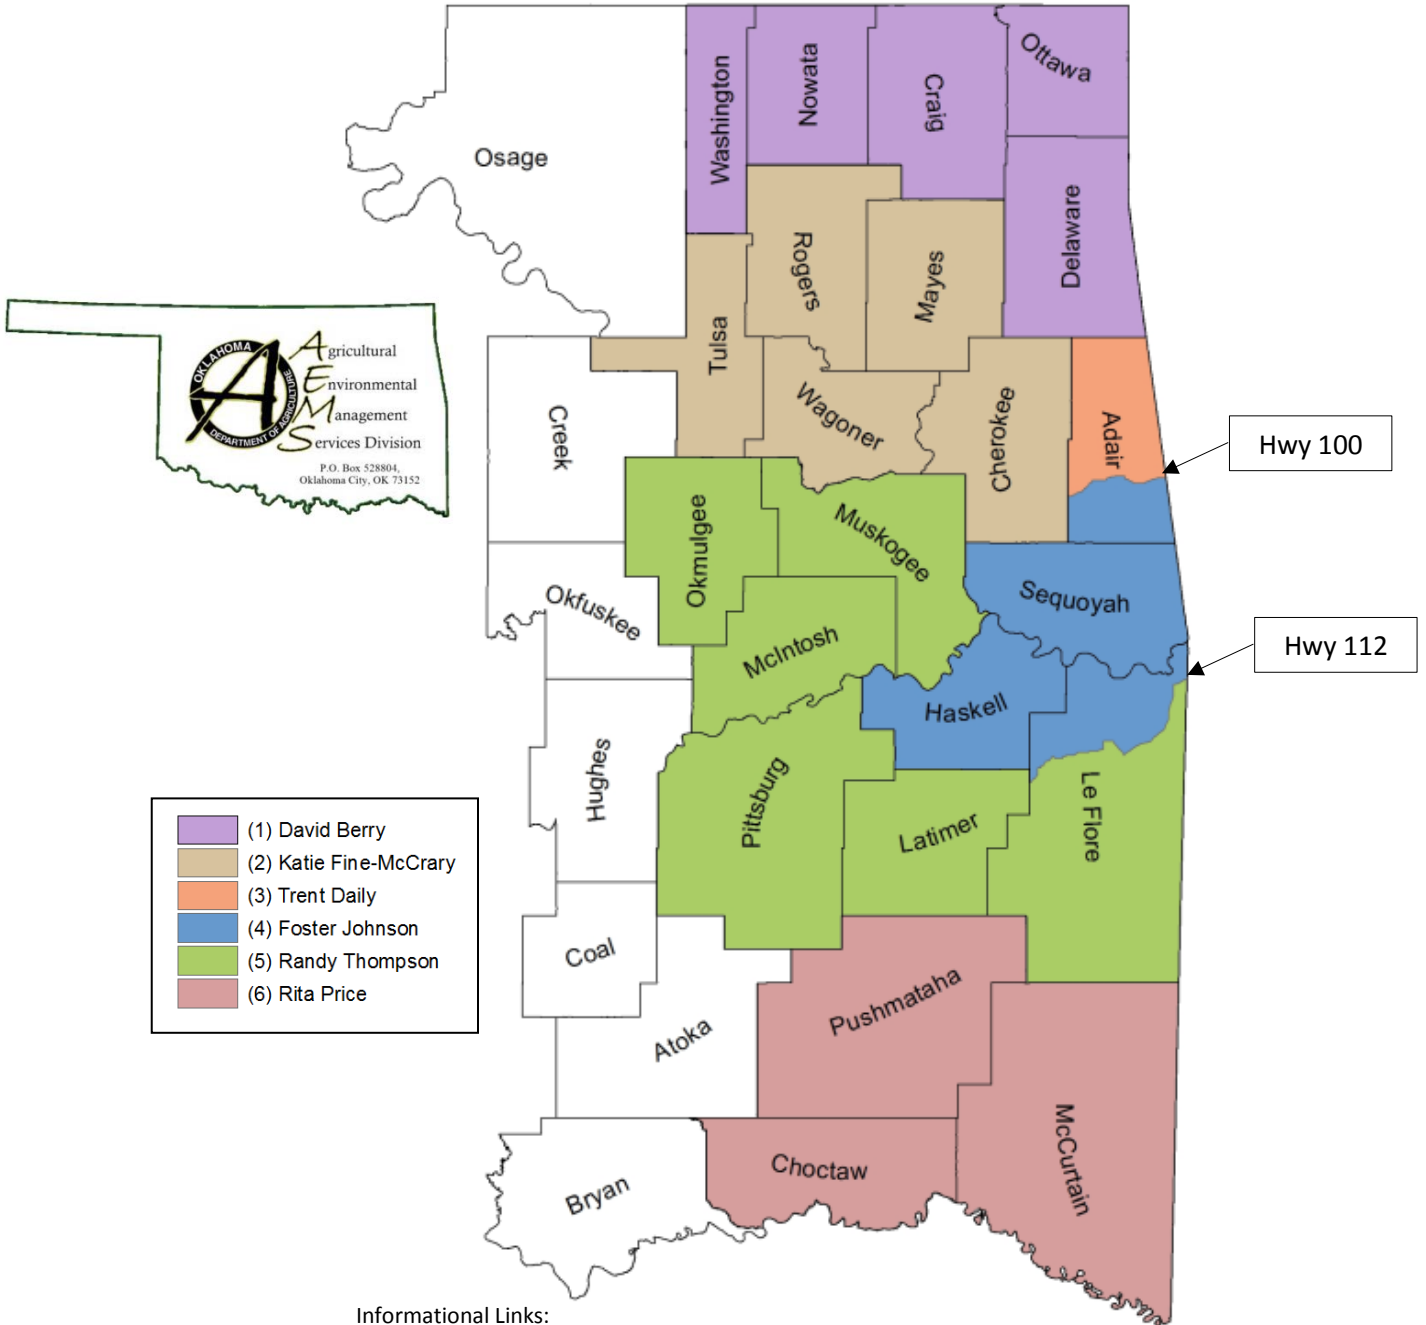

Oklahoma Department of Agriculture, Food, and Forestry

Poultry Areas and Inspectors

February 2017

Informational Links:

- ODAFF Homepage - <http://ag.ok.gov/>
- Poultry Feeding Operations - <http://ag.ok.gov/aems/rpfo.htm>
- Poultry Waste Applicators - <http://ag.ok.gov/aems/waste.htm>
- OSU Poultry Education - <http://poultrywaste.okstate.edu/>