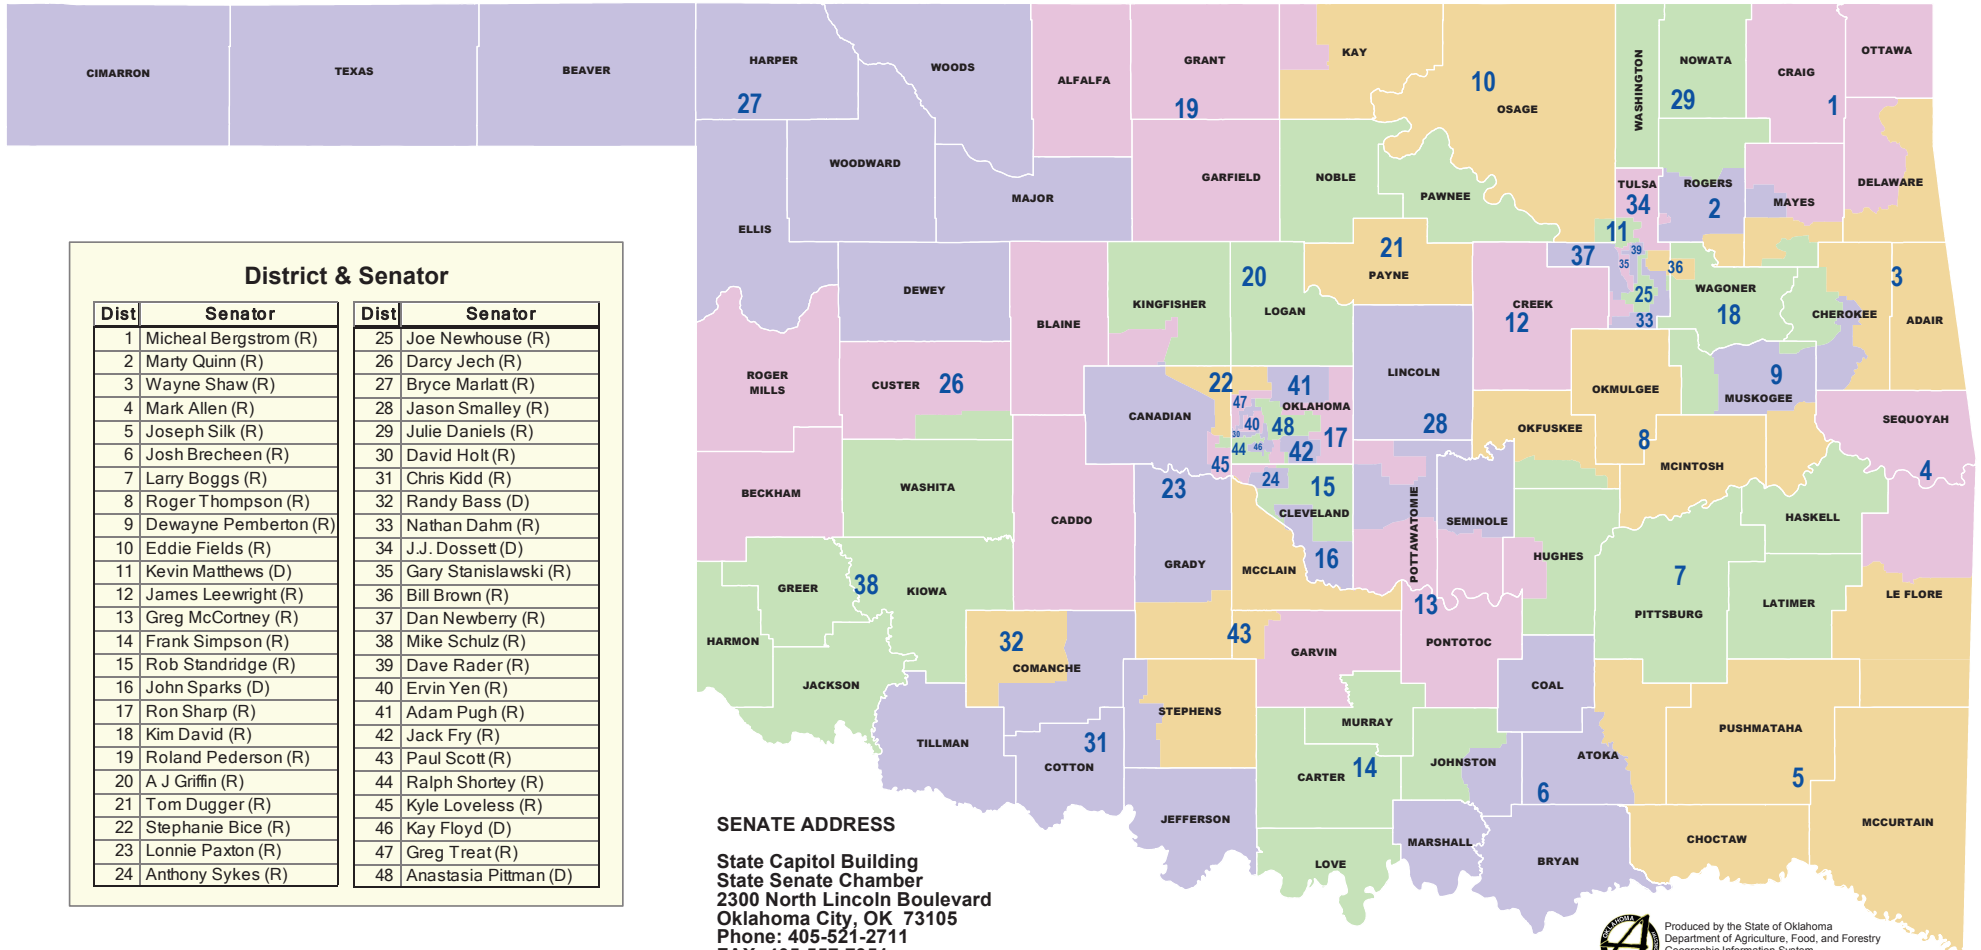

OKLAHOMA SENATE DISTRICTS

DISTRICTS BASED ON 2010 CENSUS

District & Senator

Dist	Senator	Dist	Senator
1	Micheal Bergstrom (R)	25	Joe Newhouse (R)
2	Marty Quinn (R)	26	Darcy Jech (R)
3	Wayne Shaw (R)	27	Bryce Marlatt (R)
4	Mark Allen (R)	28	Jason Smalley (R)
5	Joseph Silk (R)	29	Julie Daniels (R)
6	Josh Brecheen (R)	30	David Holt (R)
7	Larry Boggs (R)	31	Chris Kidd (R)
8	Roger Thompson (R)	32	Randy Bass (D)
9	Dewayne Pemberton (R)	33	Nathan Dahm (R)
10	Eddie Fields (R)	34	J.J. Dossett (D)
11	Kevin Matthews (D)	35	Gary Stanislawski (R)
12	James Leewright (R)	36	Bill Brown (R)
13	Greg McCortney (R)	37	Dan Newberry (R)
14	Frank Simpson (R)	38	Mike Schulz (R)
15	Rob Standridge (R)	39	Dave Rader (R)
16	John Sparks (D)	40	Ervin Yen (R)
17	Ron Sharp (R)	41	Adam Pugh (R)
18	Kim David (R)	42	Jack Fry (R)
19	Roland Pederson (R)	43	Paul Scott (R)
20	A J Griffin (R)	44	Ralph Shortey (R)
21	Tom Dugger (R)	45	Kyle Loveless (R)
22	Stephanie Bice (R)	46	Kay Floyd (D)
23	Lonnie Paxton (R)	47	Greg Treat (R)
24	Anthony Sykes (R)	48	Anastasia Pittman (D)

SENATE ADDRESS

State Capitol Building
 State Senate Chamber
 2300 North Lincoln Boulevard
 Oklahoma City, OK 73105
 Phone: 405-521-2711
 FAX: 405-557-7351